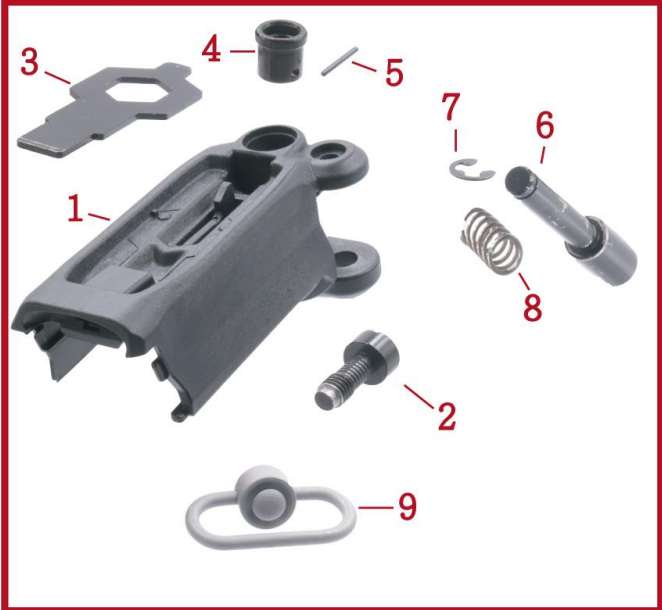

AW-K030 Series (All Models)

TACTICAL CARBINE CONVERSION KIT - VX SERIES

AW CUSTOM™

Q KOFS FOLDING STOCK SECTION

Q KORR REAR RECEIVER SECTION

Q KOFR FRONT & REAR SIGHT SECTION

Q KOMF MAIN FRAME SECTION

FOR MORE INFORMATION CHECK OUT OUR WEBSITE > WWW.ARMORERWORKS.COM