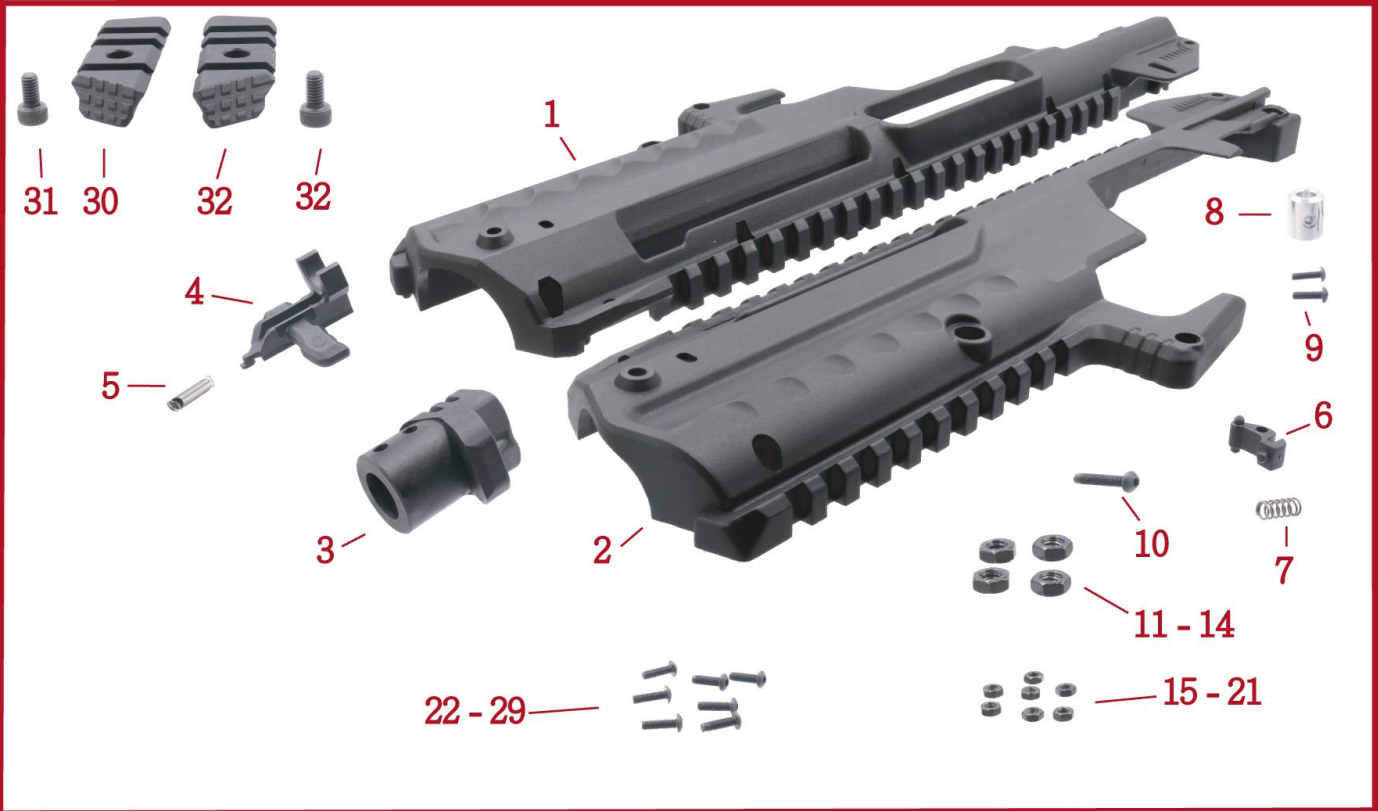

AW-K030 Series (All Models)

TACTICAL CARBINE CONVERSION KIT - VX SERIES

AW CUSTOM™

Q KOFS FOLDING STOCK SECTION

Q KORR REAR RECEIVER SECTION

Q KOFR FRONT & REAR SIGHT SECTION

Q KOMF MAIN FRAME SECTION

FOR MORE INFORMATION CHECK OUT OUR WEBSITE > WWW.ARMORERWORKS.COM